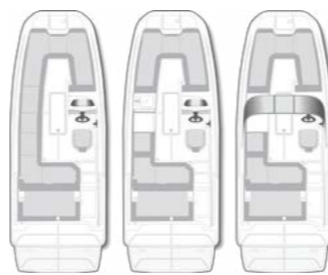

KEY FEATURES

- 1 200 HP sterndrive engine standard
- 2 Three interior layout options for unrivaled customization
- 3 Transitional transom seating creates aft sun lounger
- 4 In-floor ski/wakeboard storage

Model Year 2022 products may differ slightly from what is shown.

3 interior floorplan options for unrivaled customization.

Maximum seating layout Entertainment layout w/ integrated sink Dual console layout w/ windshield