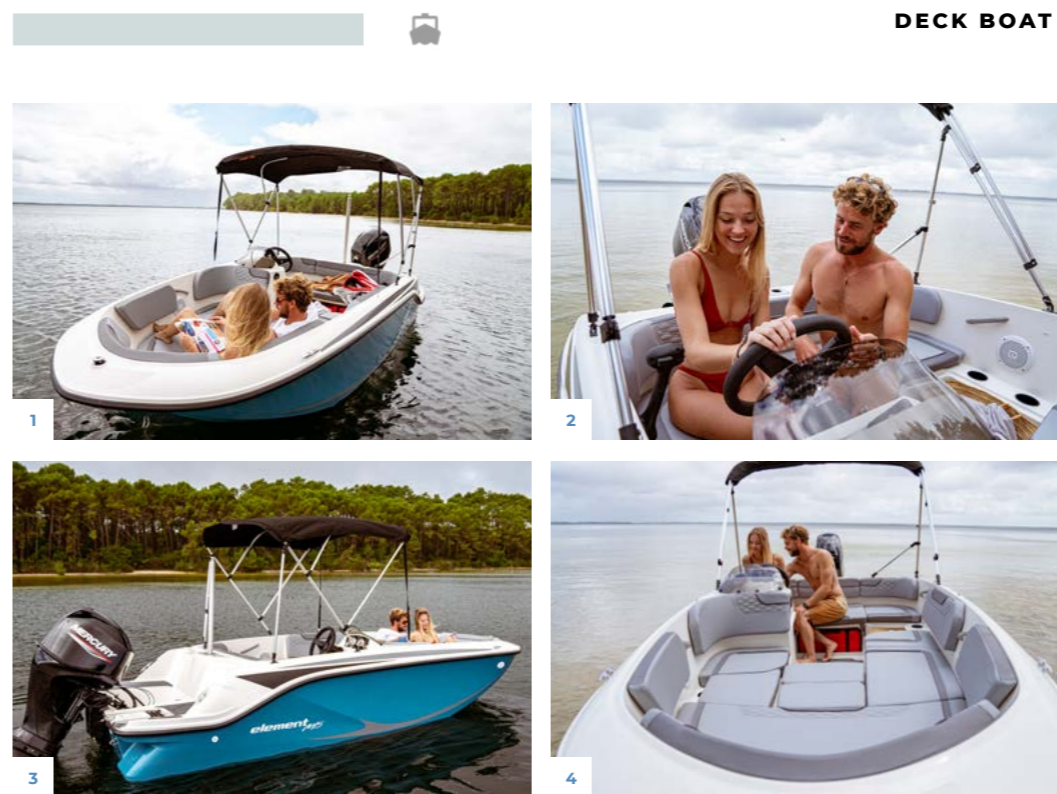

INTERIOR COLOR