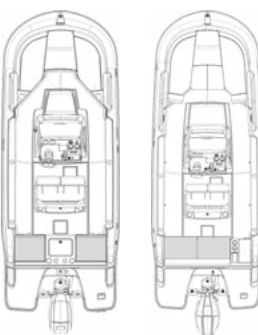

CC CX

Fold-down jump seats on either side of the aft casting deck
Single large fold-down bench seat

INTERIOR COLOR