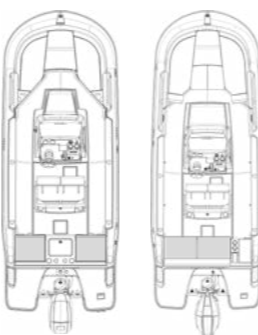

CC CX

Fold-down jump seats on either side of the aft casting deck
Single large fold-down bench seat