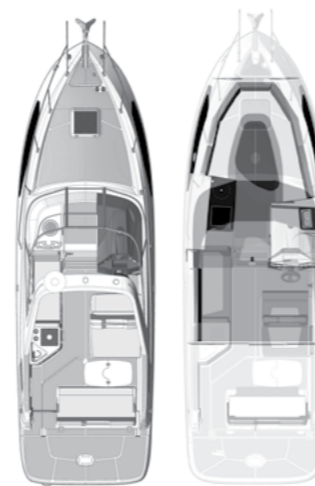

Choose your boat model, colors, and features at
GLOBAL.BAYLINER.COM

OVERNIGHTER

Ciera 8

- Length Overall (LOA)
- People Capacity
- Weight Capacity

US	CE
26' 9"	8.15 M
8	8
1808 LBS	820 KG

MAIN DECK LOWER DECK