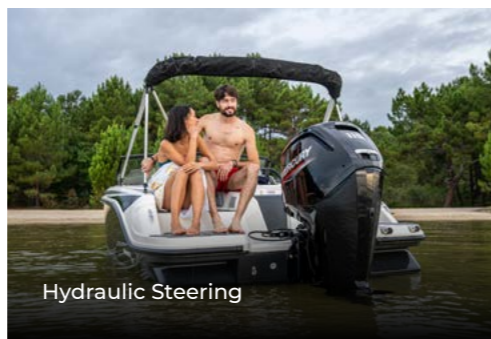

Bimini, 6' Top w/ Boot