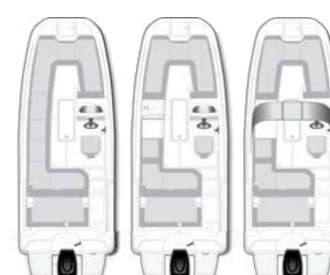

KEY FEATURES

- 1 150 HP outboard engine standard
- 2 Wet bar with freshwater sink, prep area and grocery locker
- 3 Enclosed storage compartment with optional head
- 4 Transitional companion seat and sun pad for versatile lounging

Model Year 2022 products may differ slightly from what is shown.

3 interior floorplan options for unrivaled customization.

Maximum seating layout Entertainment layout w/ integrated sink Dual console layout w/ windshield