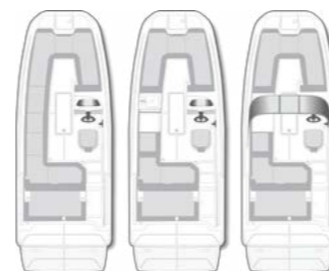

DECK BOAT

DX2250

	US	CE
Length Overall (LOA)	21' 7"	6.59 M
People Capacity	11	9
Weight Capacity	1725 LBS	860 KG

3 interior floorplan options for unrivaled customization.

Maximum seating layout

Entertainment layout w/ integrated sink