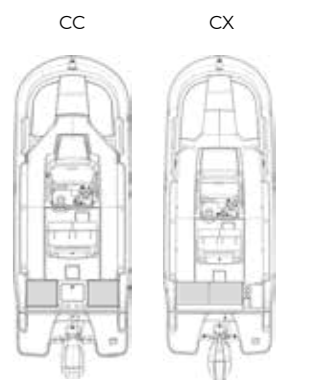

KEY FEATURES

1. 1 Engine configuration from 150 up to 300 HP
2. 2 Gray mat non-skid flooring
3. 3 T-top w/ rail-mounted rod holders
4. 4 Bow storage compartments w/ gas struts

EXTERIOR COLOR

- Solid White Hull
- Black Hull Sides (White Bottom)
- Blue Hull Sides (White Bottom)
- Reef Green Hull Sides (White Bottom)
- Gray Hull Sides (White Bottom)

INTERIOR COLOR

- Graphite (Gray & White)
- Coastline Tan