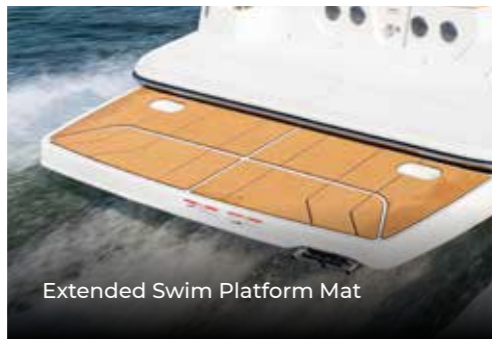

## OPTIONAL FEATURES

Upgrade any Bayliner model with these premium enhancements.

Snap-In Seagrass Woven Floor Covering

Xtreme Tower w/ Integrated Bimini Top

Transom Shower w/ On-Demand Water

7" Glass Dash Screen w/ Engine Data