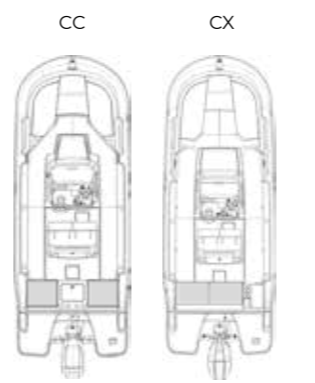

# T20CC/CX

	US	CE
Length Overall (LOA)	20' 5"	6.22 M
People Capacity	8	8
Weight Capacity	2100 LBS	908 KG

KEY FEATURES

- 1 Engine configuration from 115 up to 200 HP
- 2 Self-bailing cockpit with flip-up transom seats standard
- 3 Fore and aft casting deck
- 4 Gunwale rod storage, with optional storage bag