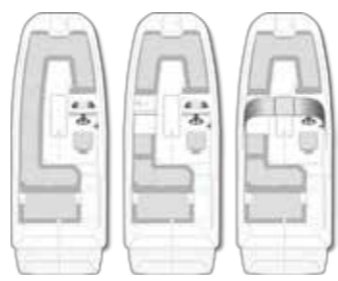

DECK BOAT

DX2250

	US	CE
Length Overall (LOA)	21' 7"	6.59 M
People Capacity	11	9
Weight Capacity	1725 LBS	860 KG

3 interior floorplan options for unrivaled customization.

Maximum seating layout | Entertainment layout w/ integrated sink | Dual console layout w/ windshield

KEY FEATURES

1. 200 HP sterndrive engine standard
2. Wet bar with freshwater sink, prep area and grocery locker
3. Enclosed storage compartment with optional head
4. Transitional companion seat and sun pad for versatile lounging