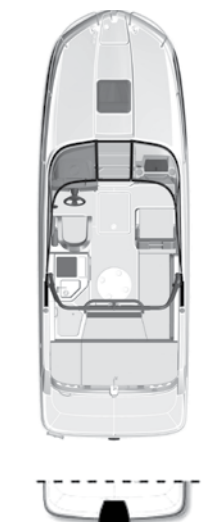

EXTERIOR COLOR

INTERIOR COLOR