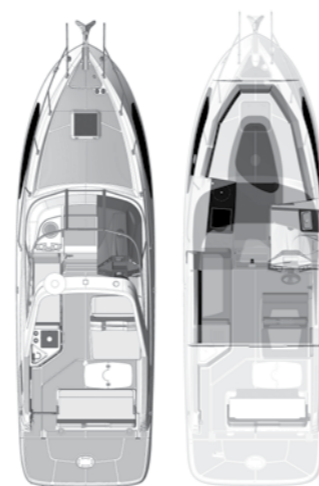

# Ciera 8

- Length Overall (LOA)
- People Capacity
- Weight Capacity

US	CE
26' 9"	<b>8.15 M</b>
8	<b>8</b>
1808 LBS	<b>820 KG</b>

MAIN DECK LOWER DECK