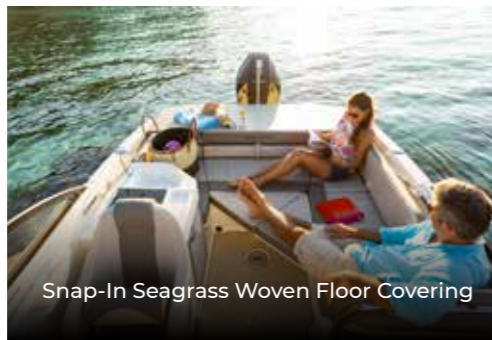

OPTIONAL FEATURES

Upgrade any Bayliner model with these premium enhancements.