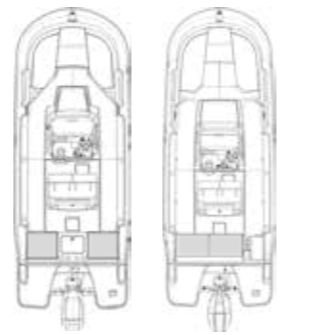

CC CX

Fold-down jump seats on either side of the aft casting deck
Single large fold-down bench seat

EXTERIOR COLOR

INTERIOR COLOR