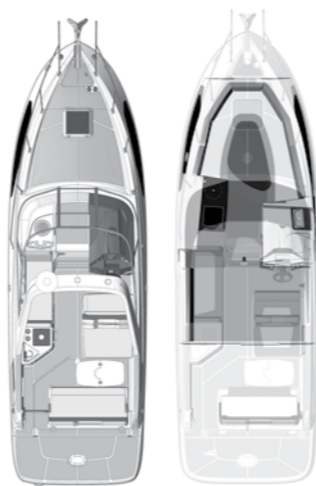

KEY FEATURES

1. 1 Cockpit entertainment center
2. 2 Naturally lit forward cabin for 2 and aft berth for 2
3. 3 Fully enclosed electric head w/ sink, vanity, and shower
4. 4 Teak table and snap-in sisal cockpit carpet

Model Year 2021 products may differ slightly from what is shown.

EXTERIOR COLOR

INTERIOR COLOR