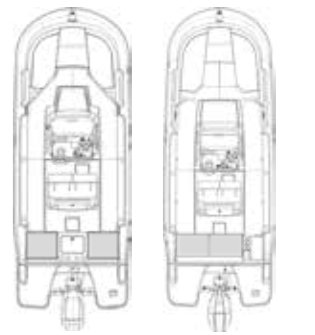

CC CX

Fold-down jump seats on either side of the aft casting deck
Single large fold-down bench seat

EXTERIOR COLOR

INTERIOR COLOR