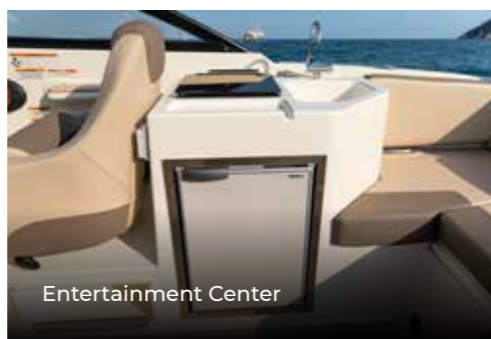

Snap-On Bow Well & Cockpit Cover

Entertainment Center

Bow Casting Platform & Seat

OUR BEST-IN-CLASS WARRANTY

BAYLINER BOATS ARE MADE TO LAST

Our unrivaled commitment to quality not only offers families added peace of mind, but also one of the industry's best warranties:*