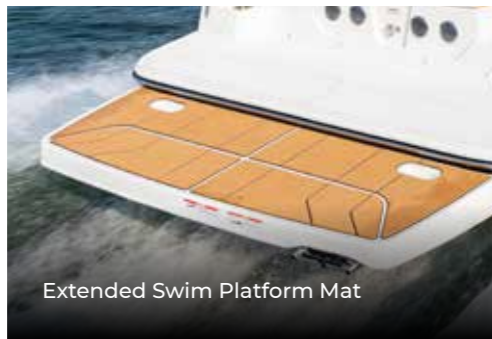

OPTIONAL FEATURES

Upgrade any Bayliner model with these premium enhancements.

Snap-In Seagrass Woven Floor Covering

Xtreme Tower w/ Integrated Bimini Top

Transom Shower w/ On-Demand Water

7" Glass Dash Screen w/ Engine Data