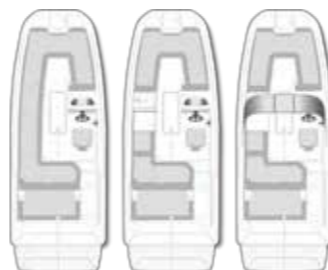

DECK BOAT

DX2050

	US	CE
Length Overall (LOA)	19' 6"	5.95 M
People Capacity	9	8
Weight Capacity	1695 LBS	765 KG

KEY FEATURES

- 1 200 HP sterndrive engine standard
- 2 Three interior layout options for unrivaled customization
- 3 Transitional transom seating creates aft sun lounger
- 4 In-floor ski/wakeboard storage

Model Year 2021 products may differ slightly from what is shown.

3 interior floorplan options for unrivaled customization.

Maximum seating layout Entertainment layout w/ integrated sink Dual console layout w/ windshield