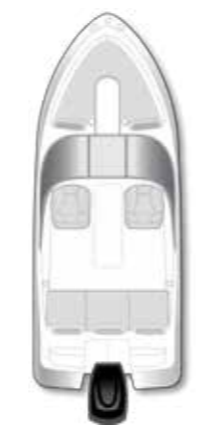

EXTERIOR COLOR

Solid White Hull	Solid Black Hull	Solid Blue Hull	Solid Gray Hull	Black Hull Sides (White Bottom)	Blue Hull Sides (White Bottom)	Gray Hull Sides (White Bottom)

INTERIOR COLOR

Graphite (Gray & White)	Coastline Tan